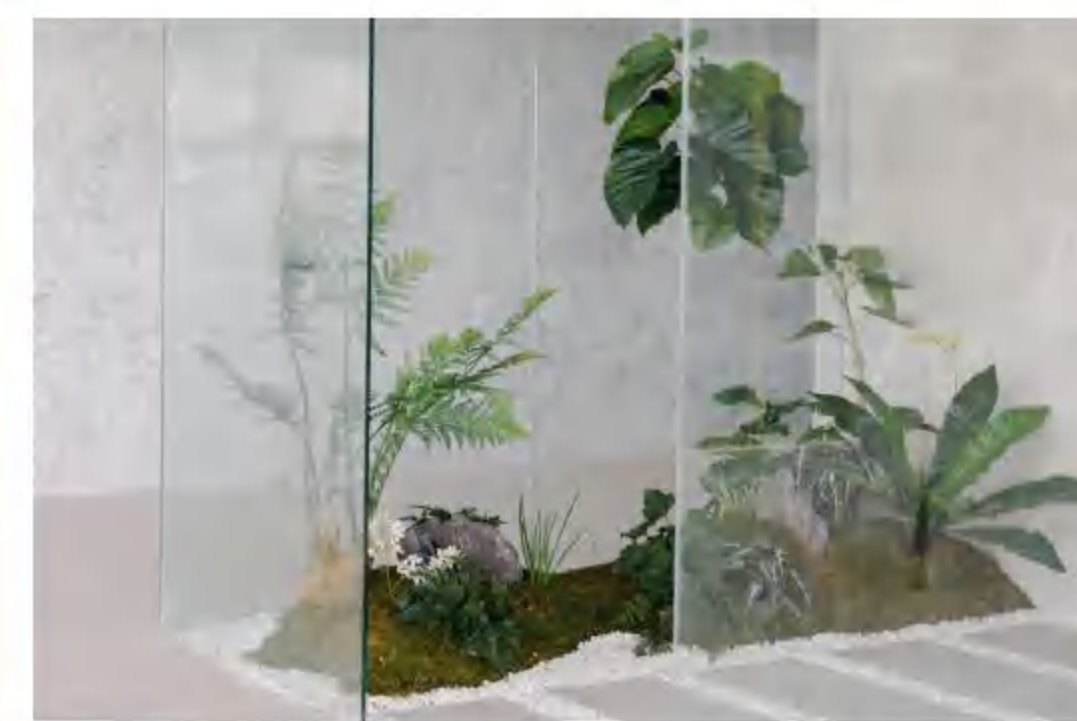

# BAONENG CITY APARTMENT 02/宝能城华佳公寓

Type 类型：样板间阳光花房软装

Time 展期：长期

Site 地点：深圳宝能城华佳公寓

02 / 宝能城华佳公寓  
BAONENG CITY APARTMENT